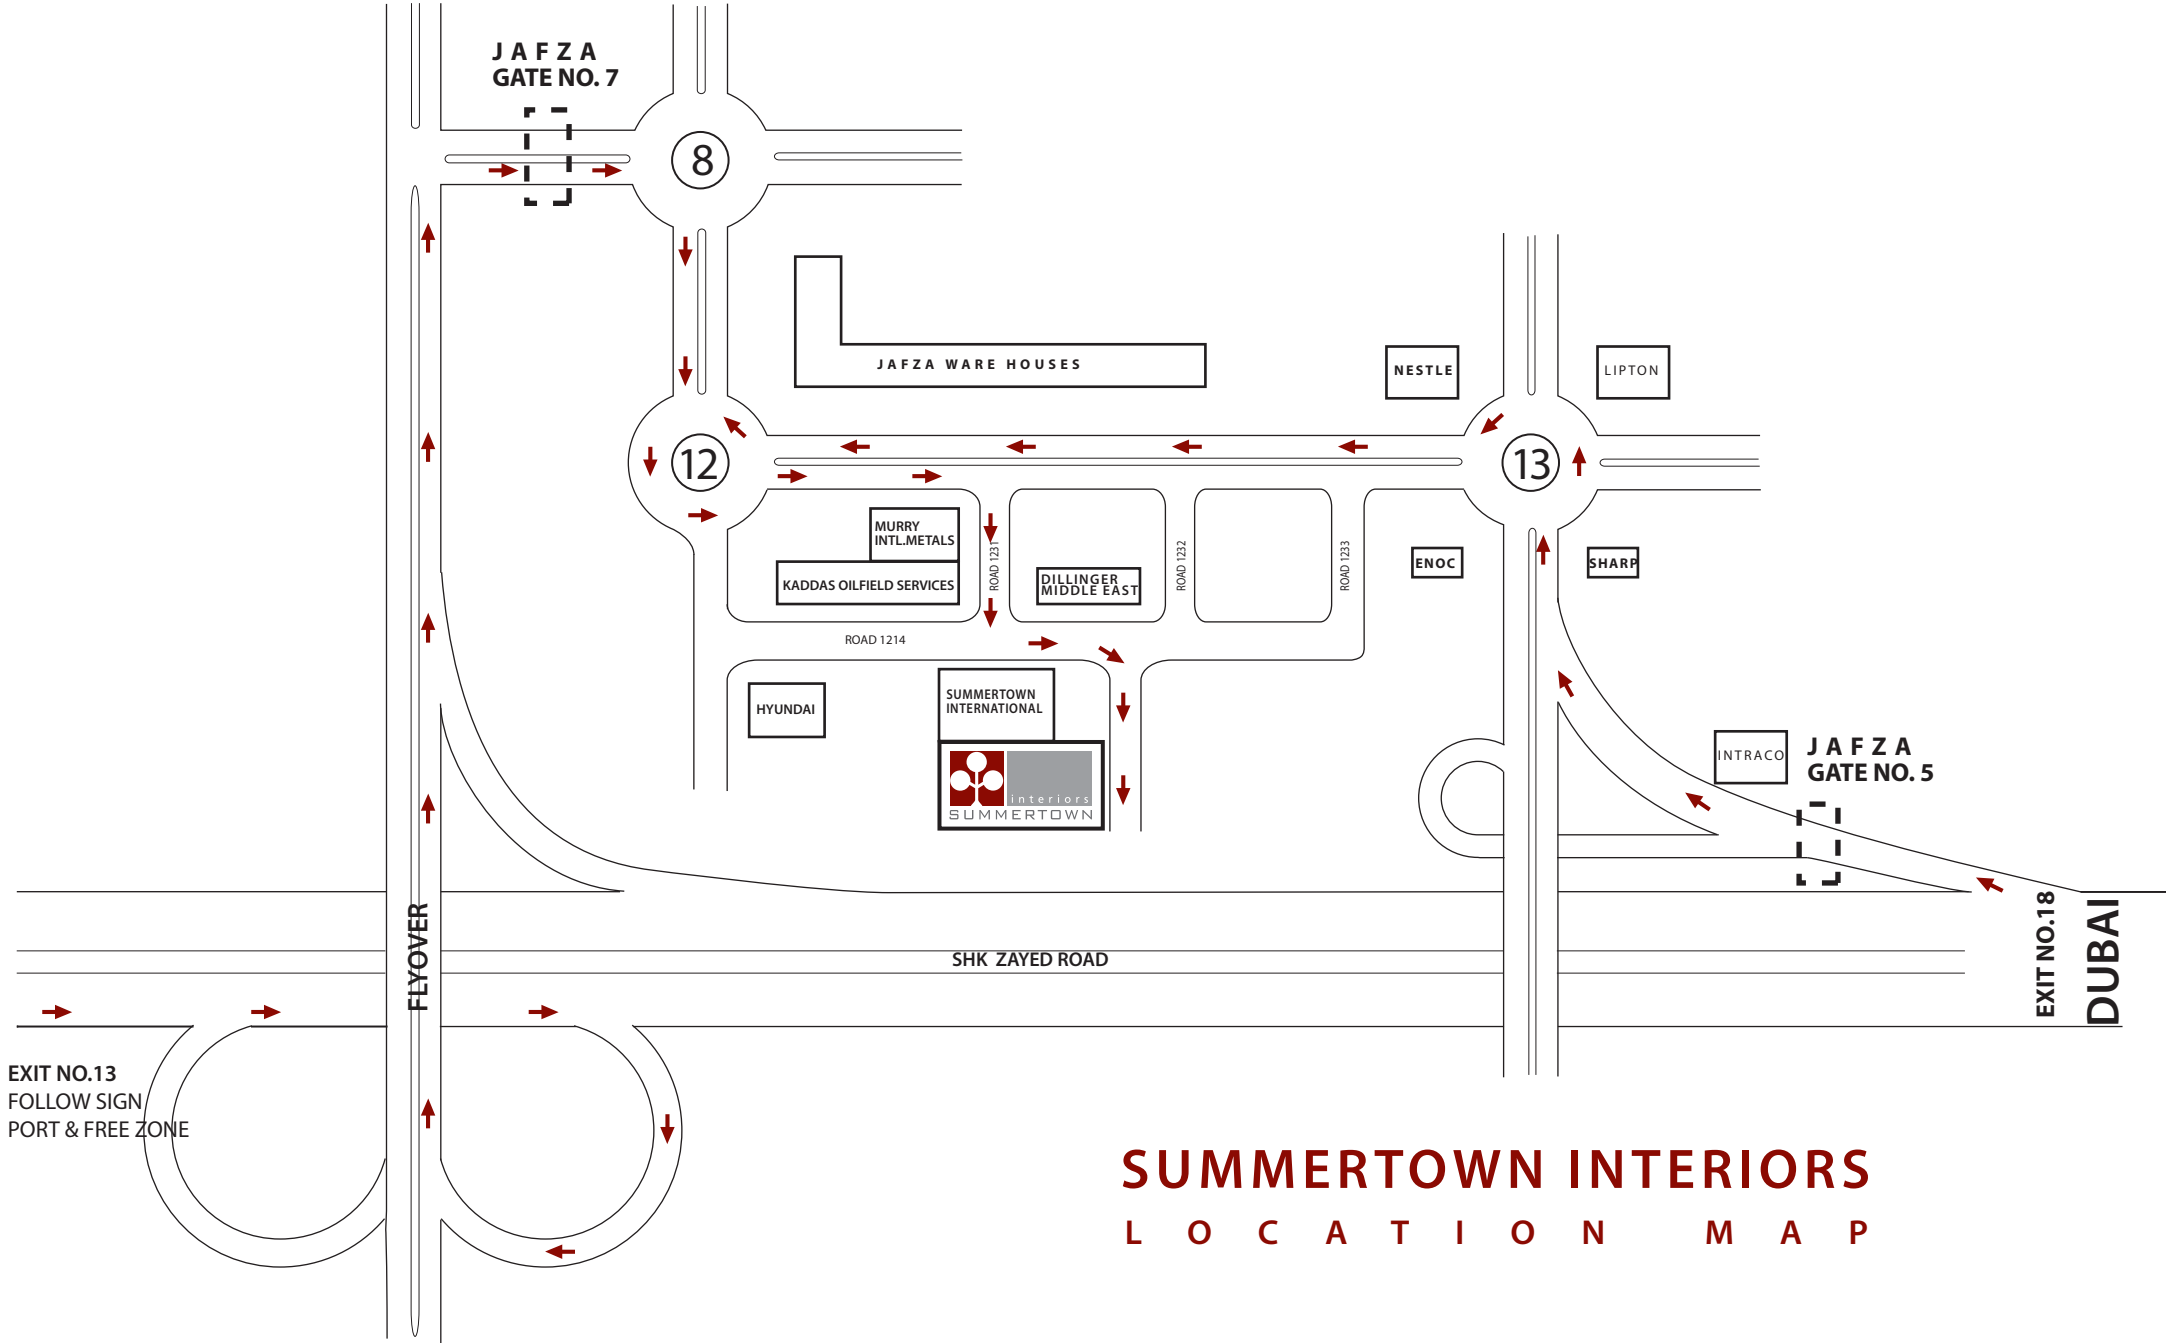

ABU DHABI

EXIT NO.13
FOLLOW SIGN
PORT & FREE ZONE

EXIT NO.18
DUBAI

SUMMERTOWN INTERIORS

L O C A T I O N M A P